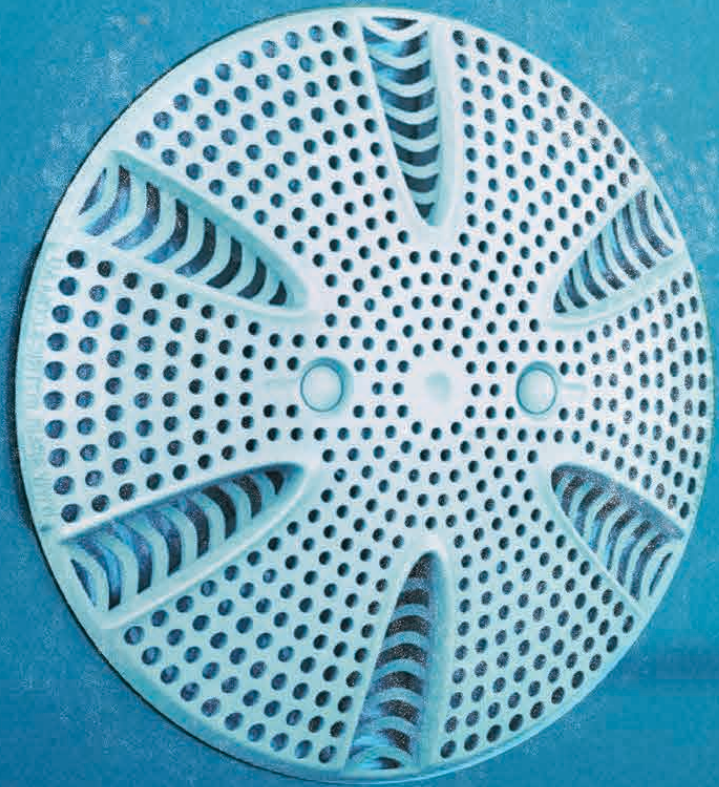

Its not just our lights

That outshine the competition