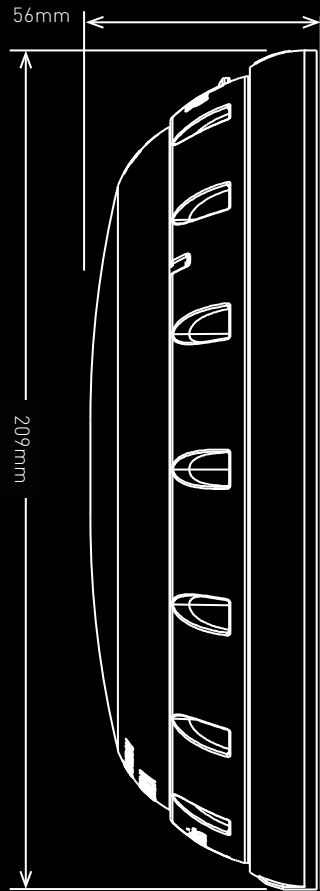

NEW INSTALLATION
CONCRETE &
FIBREGLASS