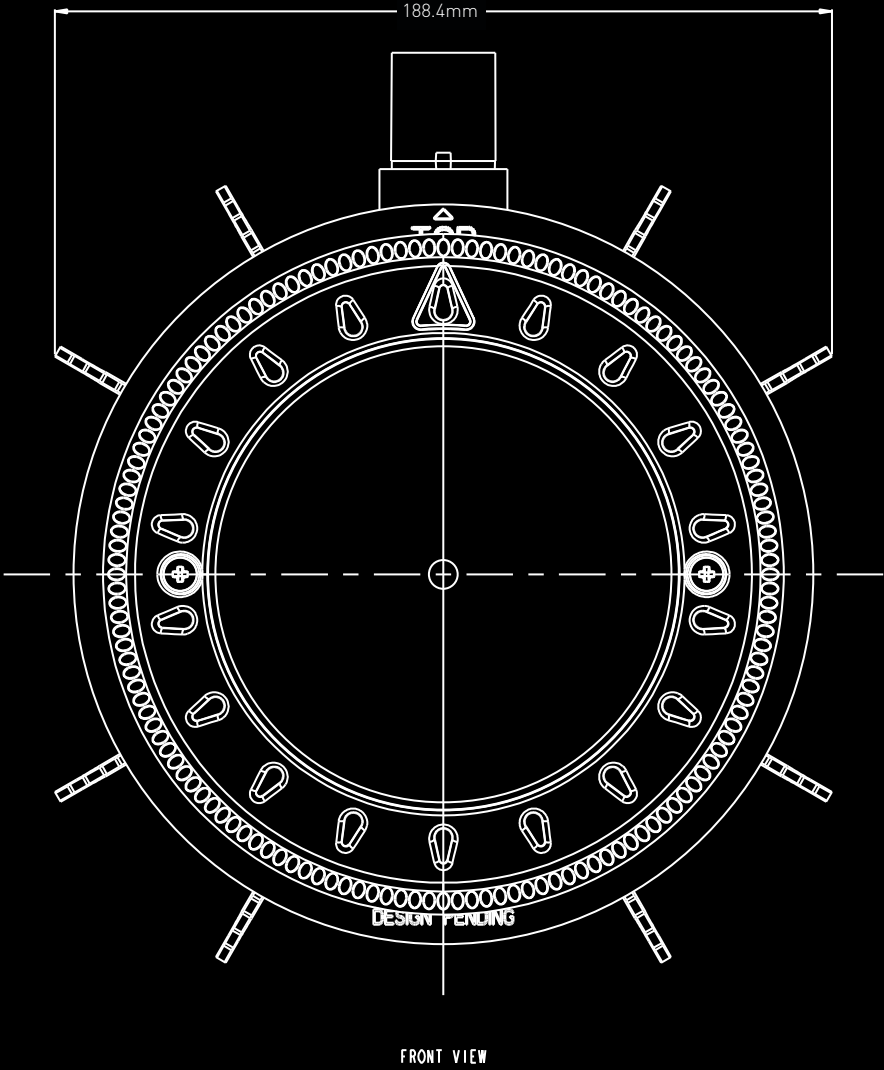

SPA JETS

JS C40

JT C40

JT F40

JT EB C40

JT EB F40

Dimensions subject to change without notice.
Document released 01/05/2018

CONCRETE