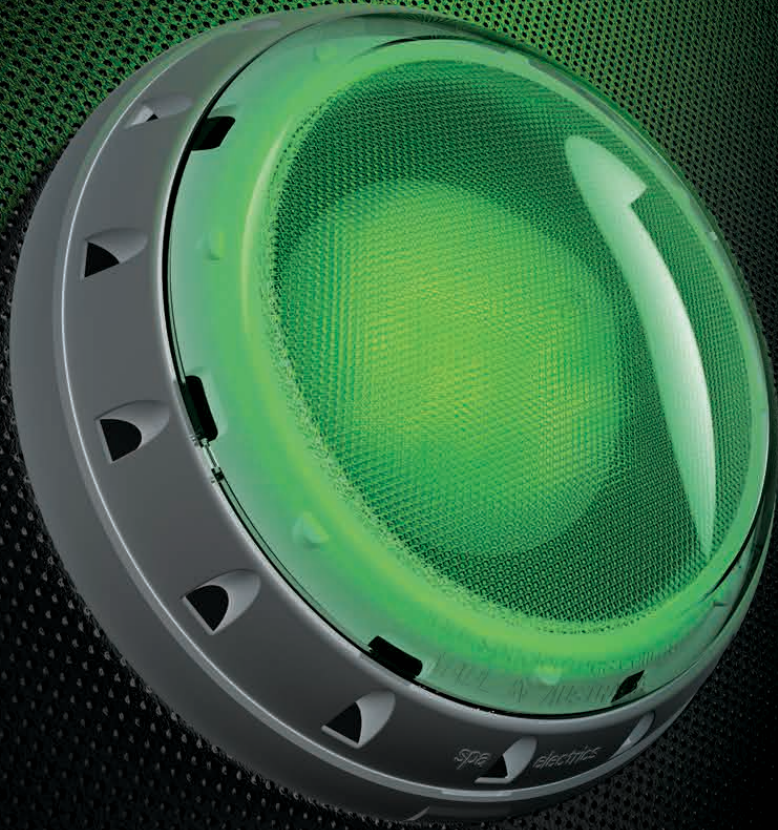

photon

SURFACE MOUNT LED LIGHTING

PHOTON GK SERIES

CONCRETE POOLS

Part Number*	Description	Single Colour**	Multi Colour	Multi Plus
GKC L12 B2 WMP	2x GKC LIGHT + CONCRETE MOUNTING KIT + 20M CABLE + DUAL LV50 TRANSFORMER + IRIS CONTROLLER			✓
GKC L12 B4 WMP	2x GKC LIGHT + CONCRETE MOUNTING KIT + 30M CABLE + DUAL LV50 TRANSFORMER + IRIS CONTROLLER			✓
GKC L12 K1 WXX	1x GKC LIGHT + CONCRETE MOUNTING KIT + 20M CABLE + LV25 TRANSFORMER	✓	✓	✓
GKC L12 K2 WXX	2x GKC LIGHT + CONCRETE MOUNTING KIT + 20M CABLE + DUAL LV50 TRANSFORMER	✓	✓	✓
GKC L12 K3 WXX	1x GKC LIGHT + CONCRETE MOUNTING KIT + 30M CABLE + LV25 TRANSFORMER	✓	✓	✓
GKC L12 K4 WXX	2x GKC LIGHT + CONCRETE MOUNTING KIT + 30M CABLE + DUAL LV50 TRANSFORMER	✓	✓	✓
GKC L12 L1 WXX	1x GKC LIGHT + CONCRETE MOUNTING KIT	✓	✓	✓
GKC L12 L2 WXX	1x GKC LIGHT + CONCRETE MOUNTING KIT + 20M CABLE	✓	✓	✓

*Available Rim Colours: White = W, Grey = G, Black = B
**Available Single Colours: 4000K White = W4, Blue = BL

FIBREGLASS POOLS

Part Number*	Description	Single Colour**	Multi Colour	Multi Plus
GKF L12 K1 WXX	1x GKF LIGHT + FIBREGLASS MOUNTING KIT + 20M CABLE + LV25 TRANSFORMER	✓	✓	✓
GKF L12 K2 WXX	2x GKF LIGHT + FIBREGLASS MOUNTING KIT + 20M CABLE + DUAL LV50 TRANSFORMER	✓	✓	✓
GKF L12 L1 WXX	1x GKF LIGHT + FIBREGLASS MOUNTING KIT	✓	✓	✓
GKF L12 L2 WXX	1x GKF LIGHT + FIBREGLASS MOUNTING KIT + 20M CABLE	✓	✓	✓

*Available Rim Colours: White = W, Grey = G, Black = B
**Available Single Colours: 4000K White = W4, Blue = BL