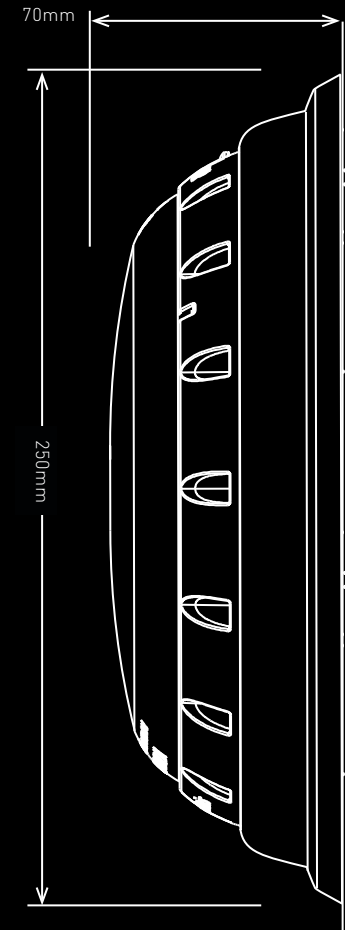

FIBREGLASS

VINYL

Dimensions subject to change without notice.
Document released 01/05/2018

NEW INSTALLATION
CONCRETE &
FIBREGLASS

RETRO FIT
"A" PLATE

RETRO FIT
"B" PLATE
NEW INSTALLATION
VINYL

ORDER CODE LEGEND