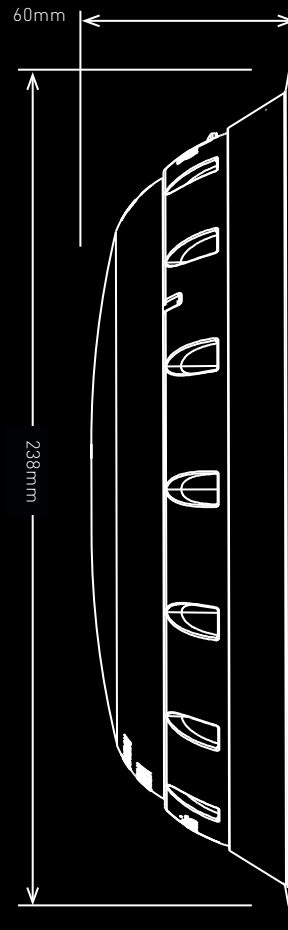

FIBREGLASS

VINYL

Dimensions subject to change without notice.
Document released 01/05/2018

NEW INSTALLATION
CONCRETE &
FIBREGLASS

RETRO FIT
"A" PLATE

RETRO FIT
"B" PLATE
NEW INSTALLATION
VINYL

ORDER CODE LEGEND