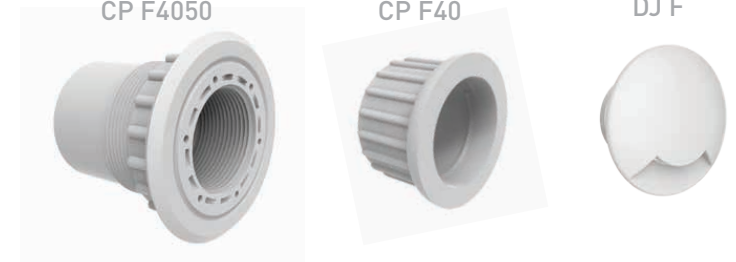

CP F4050

CP F40

DJ F