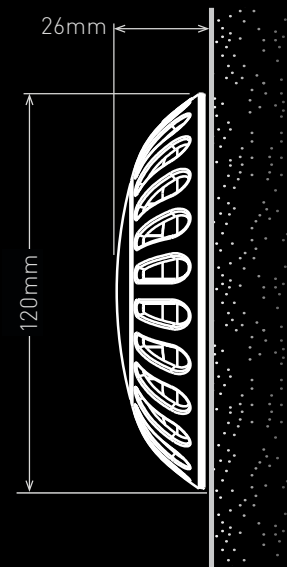

SPA JETS

JS C40

JT C40

JT F40

JT EB C40

JT EB F40

Dimensions subject to change without notice.
Document released 01/05/2018

CONCRETE

FIBREGLASS

VINYL

Dimensions subject to change without notice.
Document released 01/05/2018

NEW INSTALLATION
CONCRETE &
FIBREGLASS

RETRO FIT
"A" PLATE

RETRO FIT
"B" PLATE
NEW INSTALLATION
VINYL

ORDER CODE LEGEND