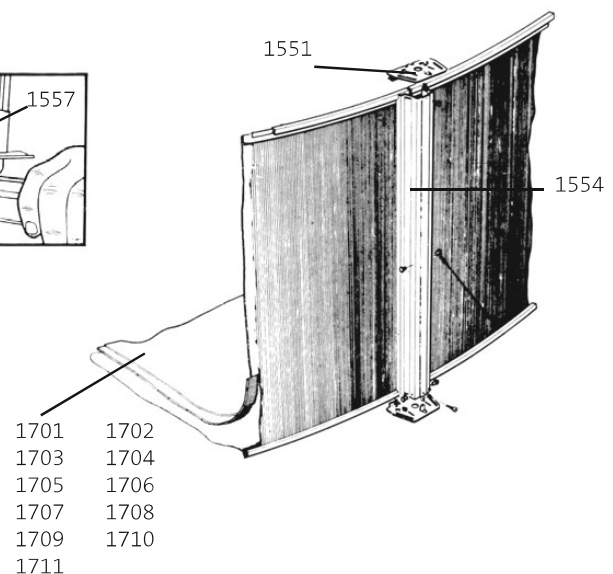

GROUND COVERS - SUIT LIDO / BIG SIX RANGES

GCOV1701	Ground Cover 10' Round	42.09	48.40
GCOV1702	Ground Cover 12' Round	46.26	53.20
GCOV1703	Ground Cover 15' Round	79.96	91.95
GCOV1704	Ground Cover 17' Round	144.13	165.75
GCOV1705	Ground Cover 20' Round	155.74	179.10
GCOV1706	Ground Cover 16' x 12'	72.57	83.45
GCOV1707	Ground Cover 20' x 12'	78.87	90.70
GCOV1708	Ground Cover 24' x 12'	88.43	101.70
GCOV1713	Ground Cover 28' x 12'	108.39	124.65
GCOV1709	Ground Cover 23' x 15'	127.30	146.40
GCOV1712	Ground Cover 27' x 15'	159.91	183.90
GCOV1710	Ground Cover 30' x 15'	170.39	195.95
GCOV1711	Ground Cover 38' x 15'	213.48	245.50