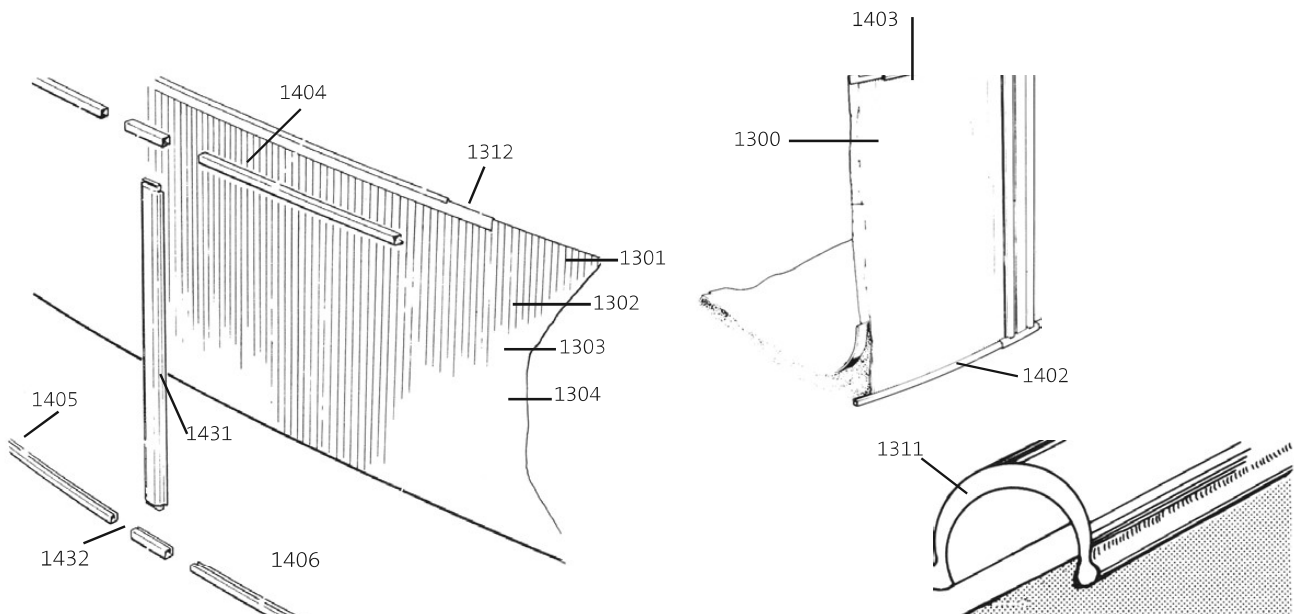

RAILS - SUIT LIDO / BIG SIX RANGES

Suitable For Pool Models *			
PART1402	Rail 17R - Pack of 28 - 1748*	773.91	890.00
PART1402AA	Rail 17R - Pack of 14 - 1748*	509.57	586.00
PART1402A	Rail 17R - Single - 1748*	53.04	61.00
PART1403	Rail 20R - Pack of 32 - 2048*	844.35	971.00
PART1403B	Rail 20R - Pack of 16 - 2048*	638.70	734.50
PART1403A	Rail 20R - Single - 2048*	54.65	62.85
PART1404	Rail 12R - Pack of 24 - 1612*, 2012*, 2412*	688.70	792.00
PART1404B	Rail 12R - Pack of 12 - 1612*, 2012*, 2412*	398.70	458.50
PART1404A	Rail 12R - Single - 1612*, 2012*, 2412*	49.65	57.10
PART1405	Rail 15R - Pack of 28 - 1548*, 2315*, 2715*, 3015*, 3815*	746.96	859.00
PART1405B	Rail 15R - Pack of 14 - 1548*, 2315*, 2715*, 3015*, 3815*	491.74	565.50
PART1405A	Rail 15R - Single - 1548*, 2315*, 2715*, 3015*, 3815*	51.22	58.90
PART1406	Rail 25R - Pack of 4 Side Rails - 2012*, 2412*, 2315*, 2715*, 3015*, 3815*	177.39	204.00
PART1406A	Rail 25R Single Side Rails - 2012*, 2412*, 2315*, 2715*, 3015*, 3815*	56.43	64.90
PART1431	Lido Verticals	68.43	78.70
PART1432	Lido Joiners	19.91	22.90