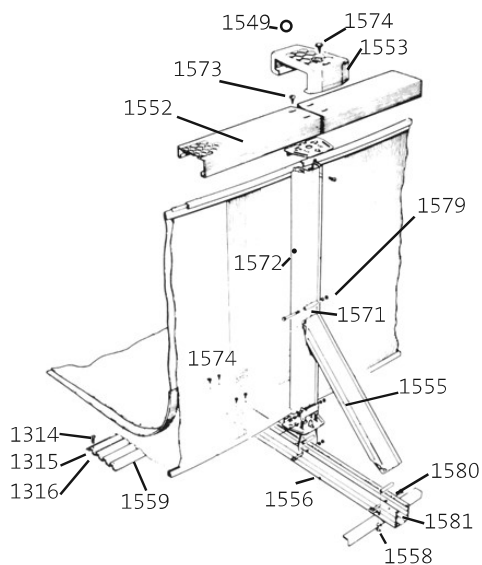

GROUND COVERS - SUIT LIDO / BIG SIX RANGES

GCOV1701	Ground Cover 10' Round	42.09	48.40
GCOV1702	Ground Cover 12' Round	46.26	53.20
GCOV1703	Ground Cover 15' Round	79.96	91.95
GCOV1704	Ground Cover 17' Round	144.13	165.75
GCOV1705	Ground Cover 20' Round	155.74	179.10
GCOV1706	Ground Cover 16' x 12'	72.57	83.45
GCOV1707	Ground Cover 20' x 12'	78.87	90.70
GCOV1708	Ground Cover 24' x 12'	88.43	101.70
GCOV1713	Ground Cover 28' x 12'	108.39	124.65
GCOV1709	Ground Cover 23' x 15'	127.30	146.40
GCOV1712	Ground Cover 27' x 15'	159.91	183.90
GCOV1710	Ground Cover 30' x 15'	170.39	195.95
GCOV1711	Ground Cover 38' x 15'	213.48	245.50